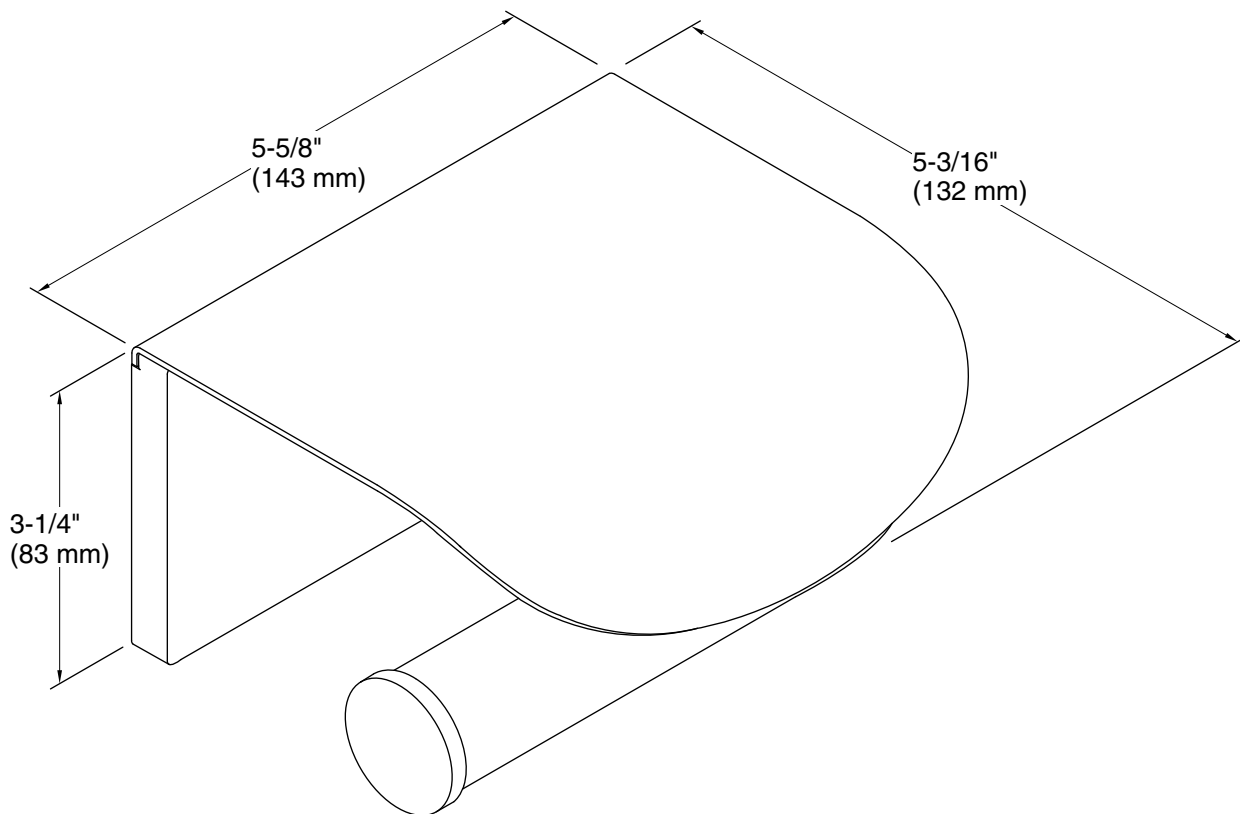

Technical Information

All product dimensions are nominal.

Material: Zinc, Brass

Notes

Install this product according to the installation instructions.

CAUTION: Risk of personal injury. Do not install these products in any area where they are likely to be used inadvertently as a grab bar or support bar. These products are not designed or intended for use as a grab bar or support bar.